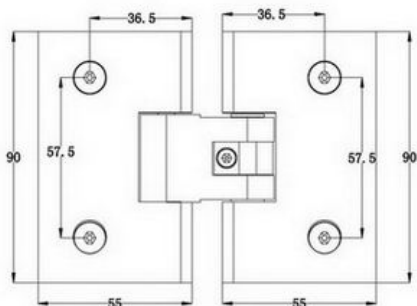

PRODUCT SHEET

Description:

Shower Hinge "Turku" 180DG, CPL, Glass/Glass, 6-10mm Glass Glass Thickness, W/Angle Adjustment Function & 25DG, Return Function, Brass Material, Straight Edges

Item number:

15.24.231-0

Units	Box	Carton	HS Code	Barcode
Pcs.	1	10	8302100090	
				5704866061391

SISO A/S

Mileparken 11
DK-2740 Skovlunde
Denmark
VAT: DK 24786013

Phone +45 45 830 900

www.siso.dk
siso@siso.dk

Danske Bank
Nytorv Branch
Copenhagen
SWIFT: DABADKKK

Account no.
4180 3112 112936
IBAN Account
DK7230003112112936